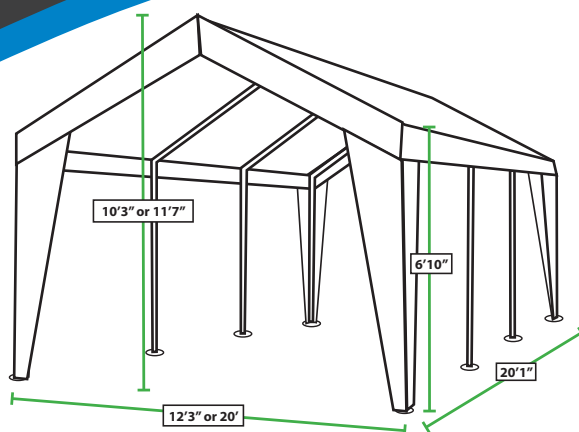

# EX1220 12'x20' - 20'x20' Canopy

The Expandable™ Canopy is flexible enough to meet your many needs. You can use it as a 12ft x 20ft or as a 20ft x 20ft. Whether you are throwing a party, having a yard sale, or need a carport this canopy is for you!

- 8 Leg A-Frame
- 2" w/ 1.5" Purlins, White Powder Coated Steel Frame
- (W) 12'3" or 20' x (L) 27'1" x (H) 10'3" or 11'7"
- Weight: 201 Lbs.
- Cover: 6oz. / 180g Fitted White
- CPAI84 Fire Retardant